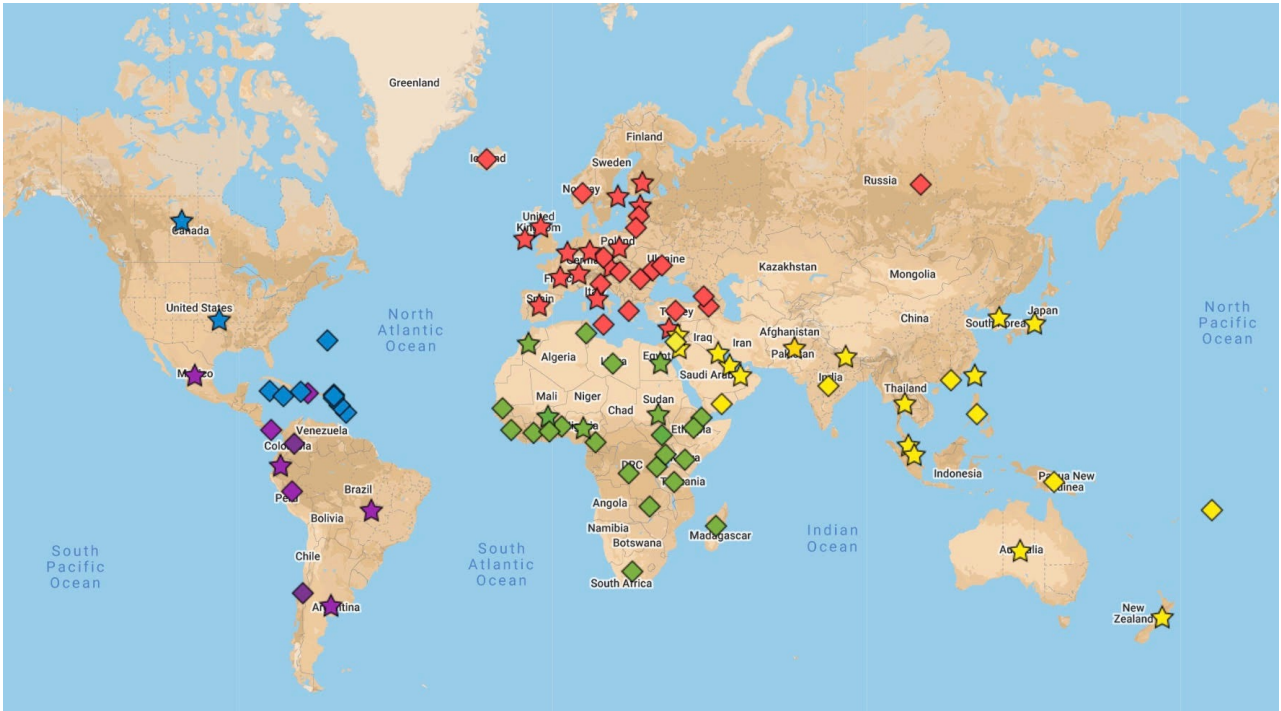

**BPWI Vice President Membership
2021-2024**
Dr. Giuseppina Seidita

Thank you for your attention